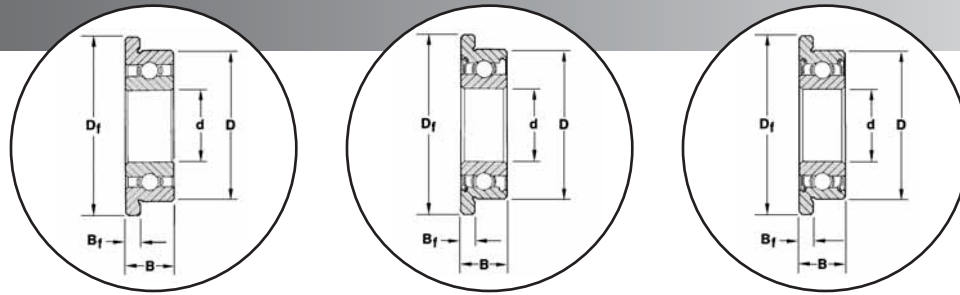

FLANGED METRIC SERIES